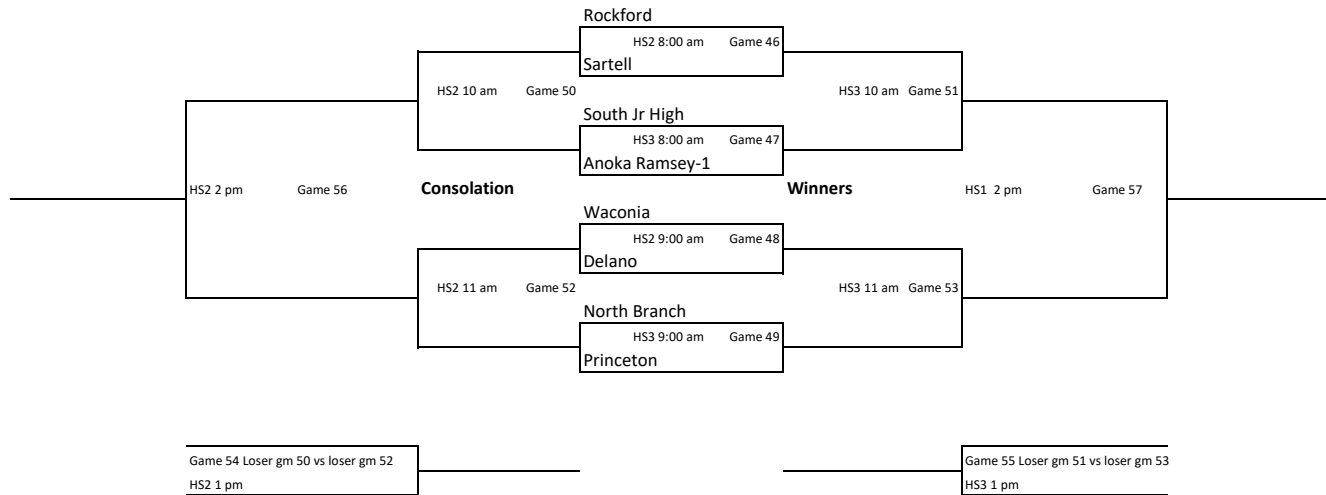

# 8th Boys Black

Locations: MSA, MSB, MSC = Princeton Middle School, 1100 4th Ave N, Princeton, MN 55371  
 HS1, HS2, HS3, HS4 = Princeton High School, 807 8th Ave S, Princeton, MN 55371

Locations: MSA, MSB, MSC = Princeton Middle School, 1100 4th Ave N, Princeton, MN 55371  
 HS1, HS2, HS3, HS4 = Princeton High School, 807 8th Ave S, Princeton, MN 55371